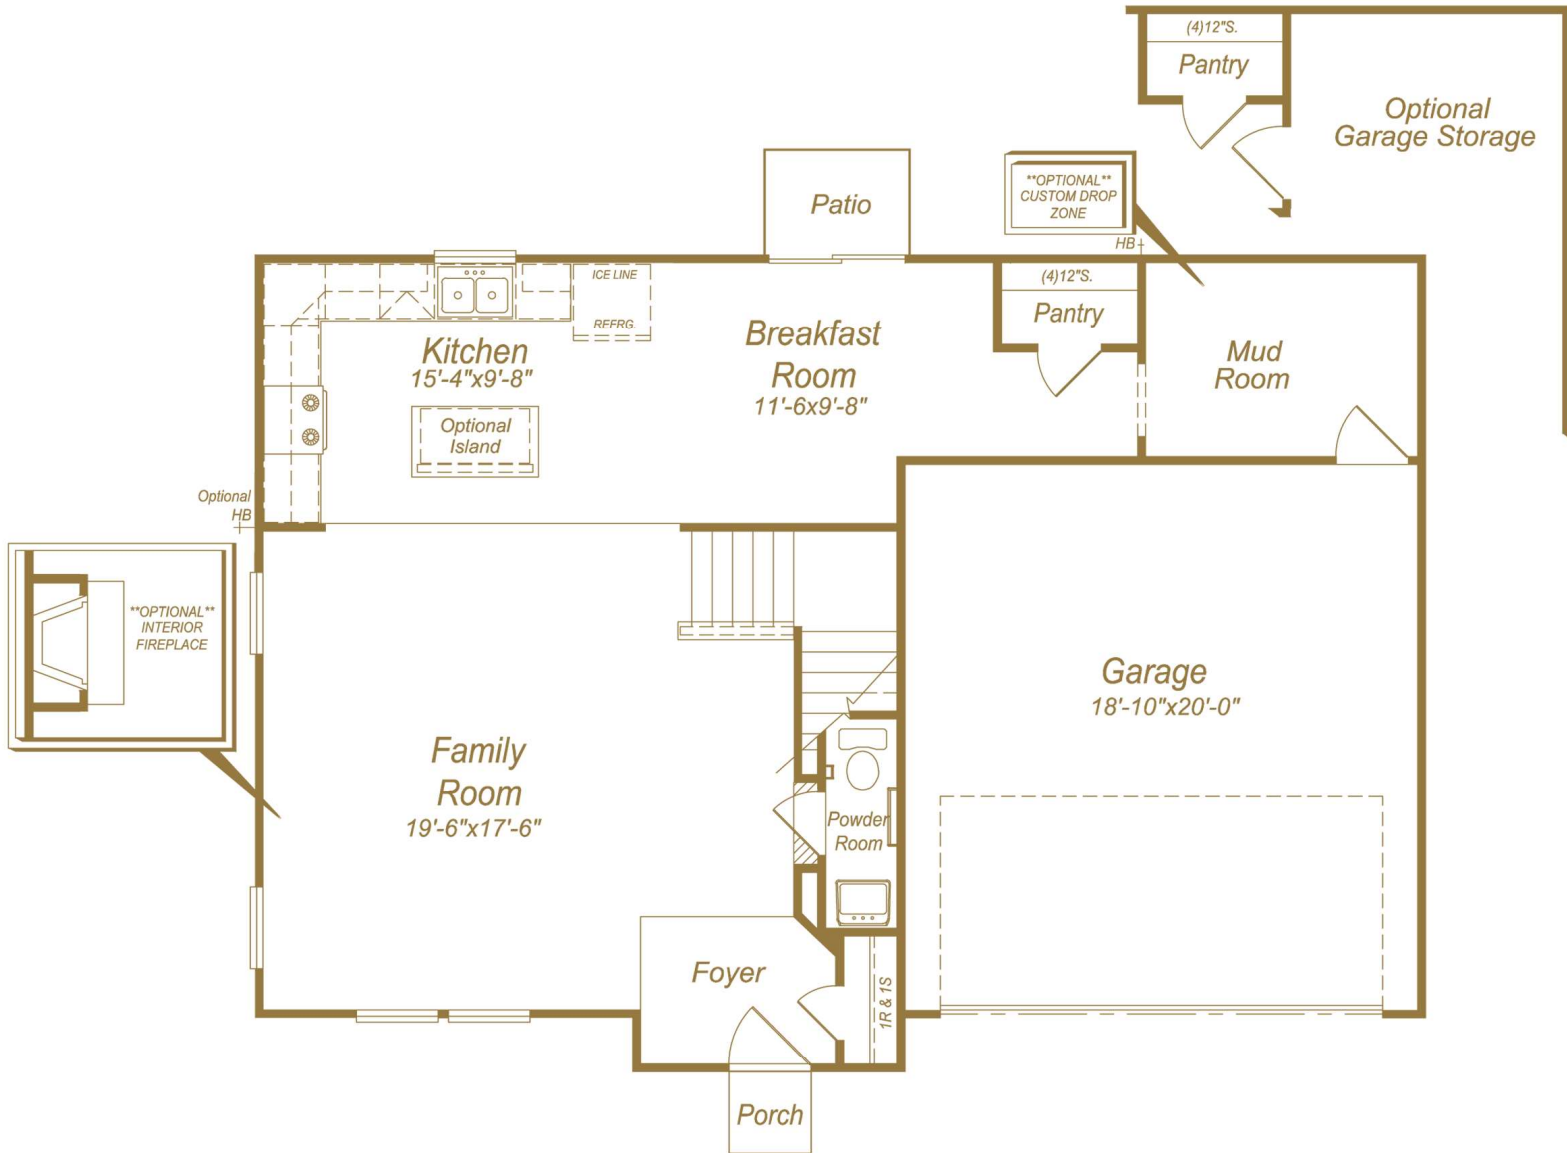

BEACON  
BUILDERS

The 2061 at

*Hidden Meadow*

Bloomington, Indiana

*Featured Elevation*

Elevation Scheme 4

Elevation Scheme 1

Elevation Scheme 2

Elevation Scheme 3

5/26/2017

Beacon Builders

[www.beacon-builders.com](http://www.beacon-builders.com)

Guiding you Home

Plan dimensions and square footage are approximate. Dimensions and square footage are based on architectural design and may vary by actual construction. Plans listed are subject to change without notice and plan availability may vary by lot. Ask your Sales Associate for more details.

BEACON BUILDERS

The 2061 at

*Hidden Meadow*

Bloomington, Indiana

## Second Floor 3 Bedroom Plan

5/26/2017